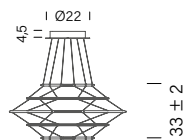

## Drop finishes

*Black*

*Satin gold*

*Satin silver*

Drop 5 Pendant

| 70 |

Technical information

Linear LED  
35W  
Diffused emission  
Dimmable 1-10V  
110-240V  
CCT 2700K  
3350lm (nominal flux)

CRI 90  
IP20  
Cable length 2,5m

Versions

Black **DRP LNN 51**  
Satin gold **DRP LGG 51**  
Satin silver **DRP LDD 51**

Drop 7 Pendant

| 90 |

Technical information

Linear LED  
60W  
Diffused emission  
Dimmable 1-10V  
110-240V  
CCT 2700K  
5700lm (nominal flux)

CRI 90  
IP20  
Cable length 2,5m

Versions

Black **DRP LNN 52**  
Satin gold **DRP LGG 52**  
Satin silver **DRP LDD 52**

Drop 9 Pendant

| 110 |

Technical information

Linear LED  
90W  
Diffused emission  
Dimmable 1-10V  
110-240V  
CCT 2700K  
8700lm (nominal flux)