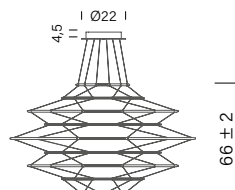

CRI 90  
IP20  
Cable length 2,5m

Versions

Black **DRP LNN 51**  
Satin gold **DRP LGG 51**  
Satin silver **DRP LDD 51**

Drop 7 Pendant

| 90 |

Technical information

Linear LED  
60W  
Diffused emission  
Dimmable 1-10V  
110-240V  
CCT 2700K  
5700lm (nominal flux)

CRI 90  
IP20  
Cable length 2,5m

Versions

Black **DRP LNN 52**  
Satin gold **DRP LGG 52**  
Satin silver **DRP LDD 52**

Drop 9 Pendant

| 110 |

Technical information

Linear LED  
90W  
Diffused emission  
Dimmable 1-10V  
110-240V  
CCT 2700K  
8700lm (nominal flux)