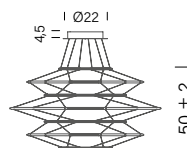

CRI 90  
IP20  
Cable length 2,5m

Versions

Black **DRP LNN 51**  
Satin gold **DRP LGG 51**  
Satin silver **DRP LDD 51**

Drop 7 Pendant

| 90 |

Technical information

Linear LED  
60W  
Diffused emission  
Dimmable 1-10V  
110-240V  
CCT 2700K  
5700lm (nominal flux)

CRI 90  
IP20  
Cable length 2,5m

Versions

Black **DRP LNN 52**  
Satin gold **DRP LGG 52**  
Satin silver **DRP LDD 52**

Drop 9 Pendant

| 110 |

Technical information

Linear LED  
90W  
Diffused emission  
Dimmable 1-10V  
110-240V  
CCT 2700K  
8700lm (nominal flux)